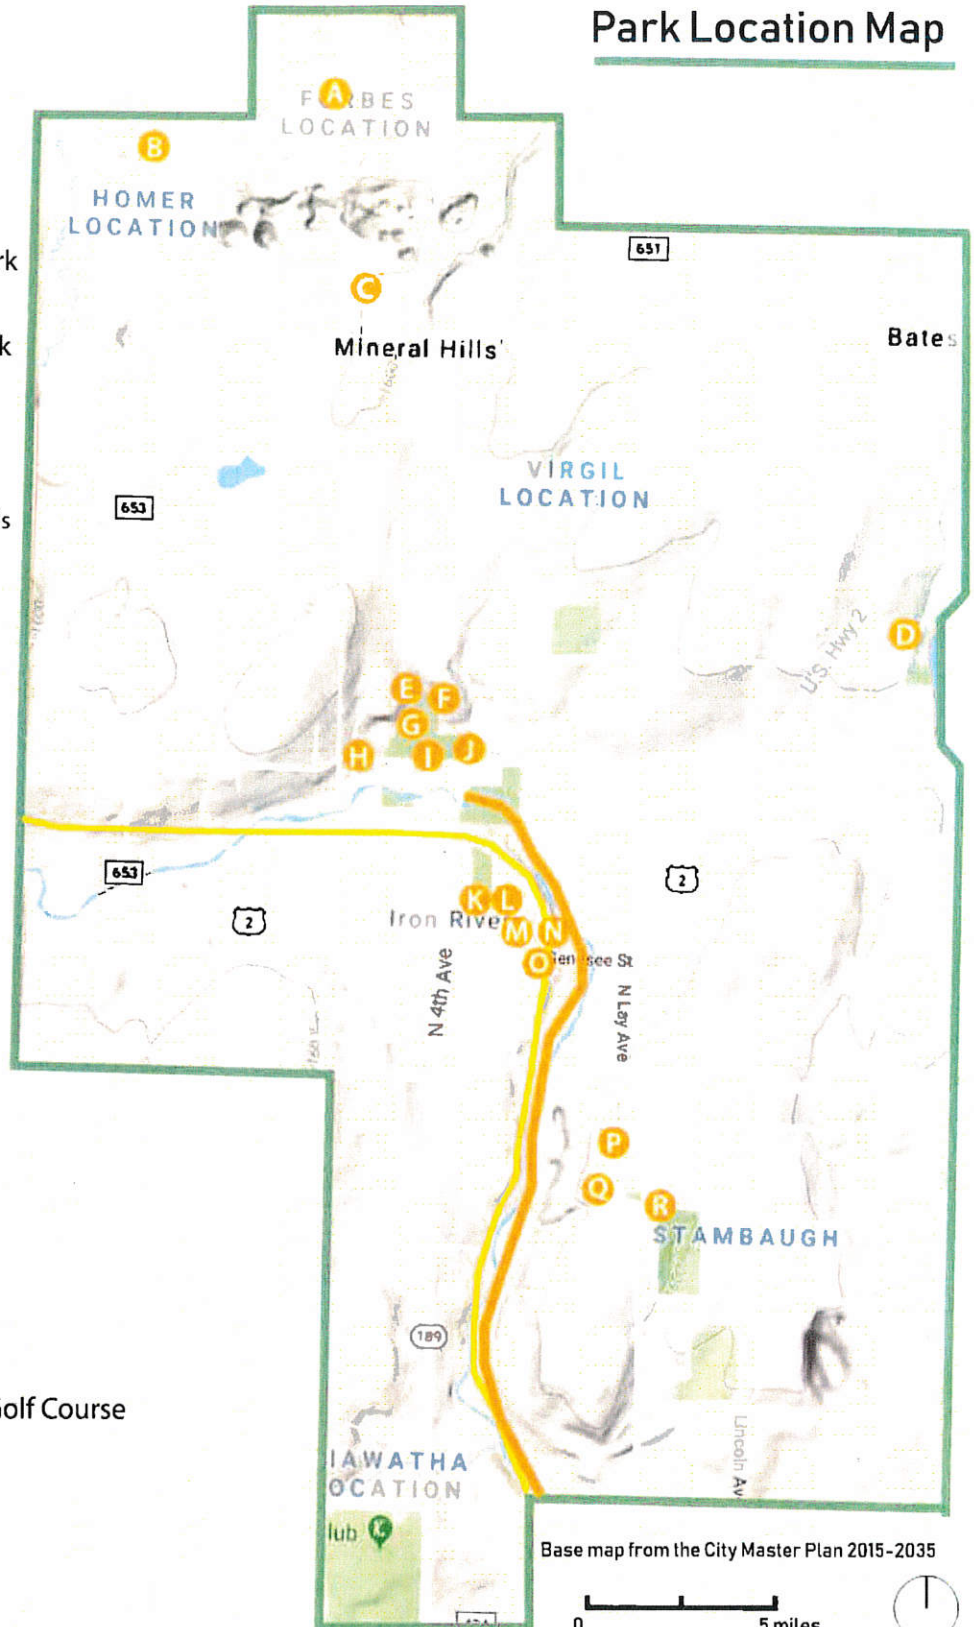

Key

- A** Forbes Park
- B** Homer Location Park
- C** James Location Park
- D** Ice Lake Park
- E** Iron County Fairgrounds
- F** Bachman Park
- G** Skate Park
- H** Mattioli Park
- I** Segundo Park
- J** Nanaimo Park
- K** Library
- L** City Hall
- M** Honor Roll Park
- N** RV & Trailer Park
- O** "The Tailings" Disc Golf Course
- P** Hoover Park
- Q** West Iron Schools
- R** Nelson Field

Park Location Map

Base map from the City Master Plan 2015-2035

State Line
Multi-Use Route

Apple Blossom
Trail