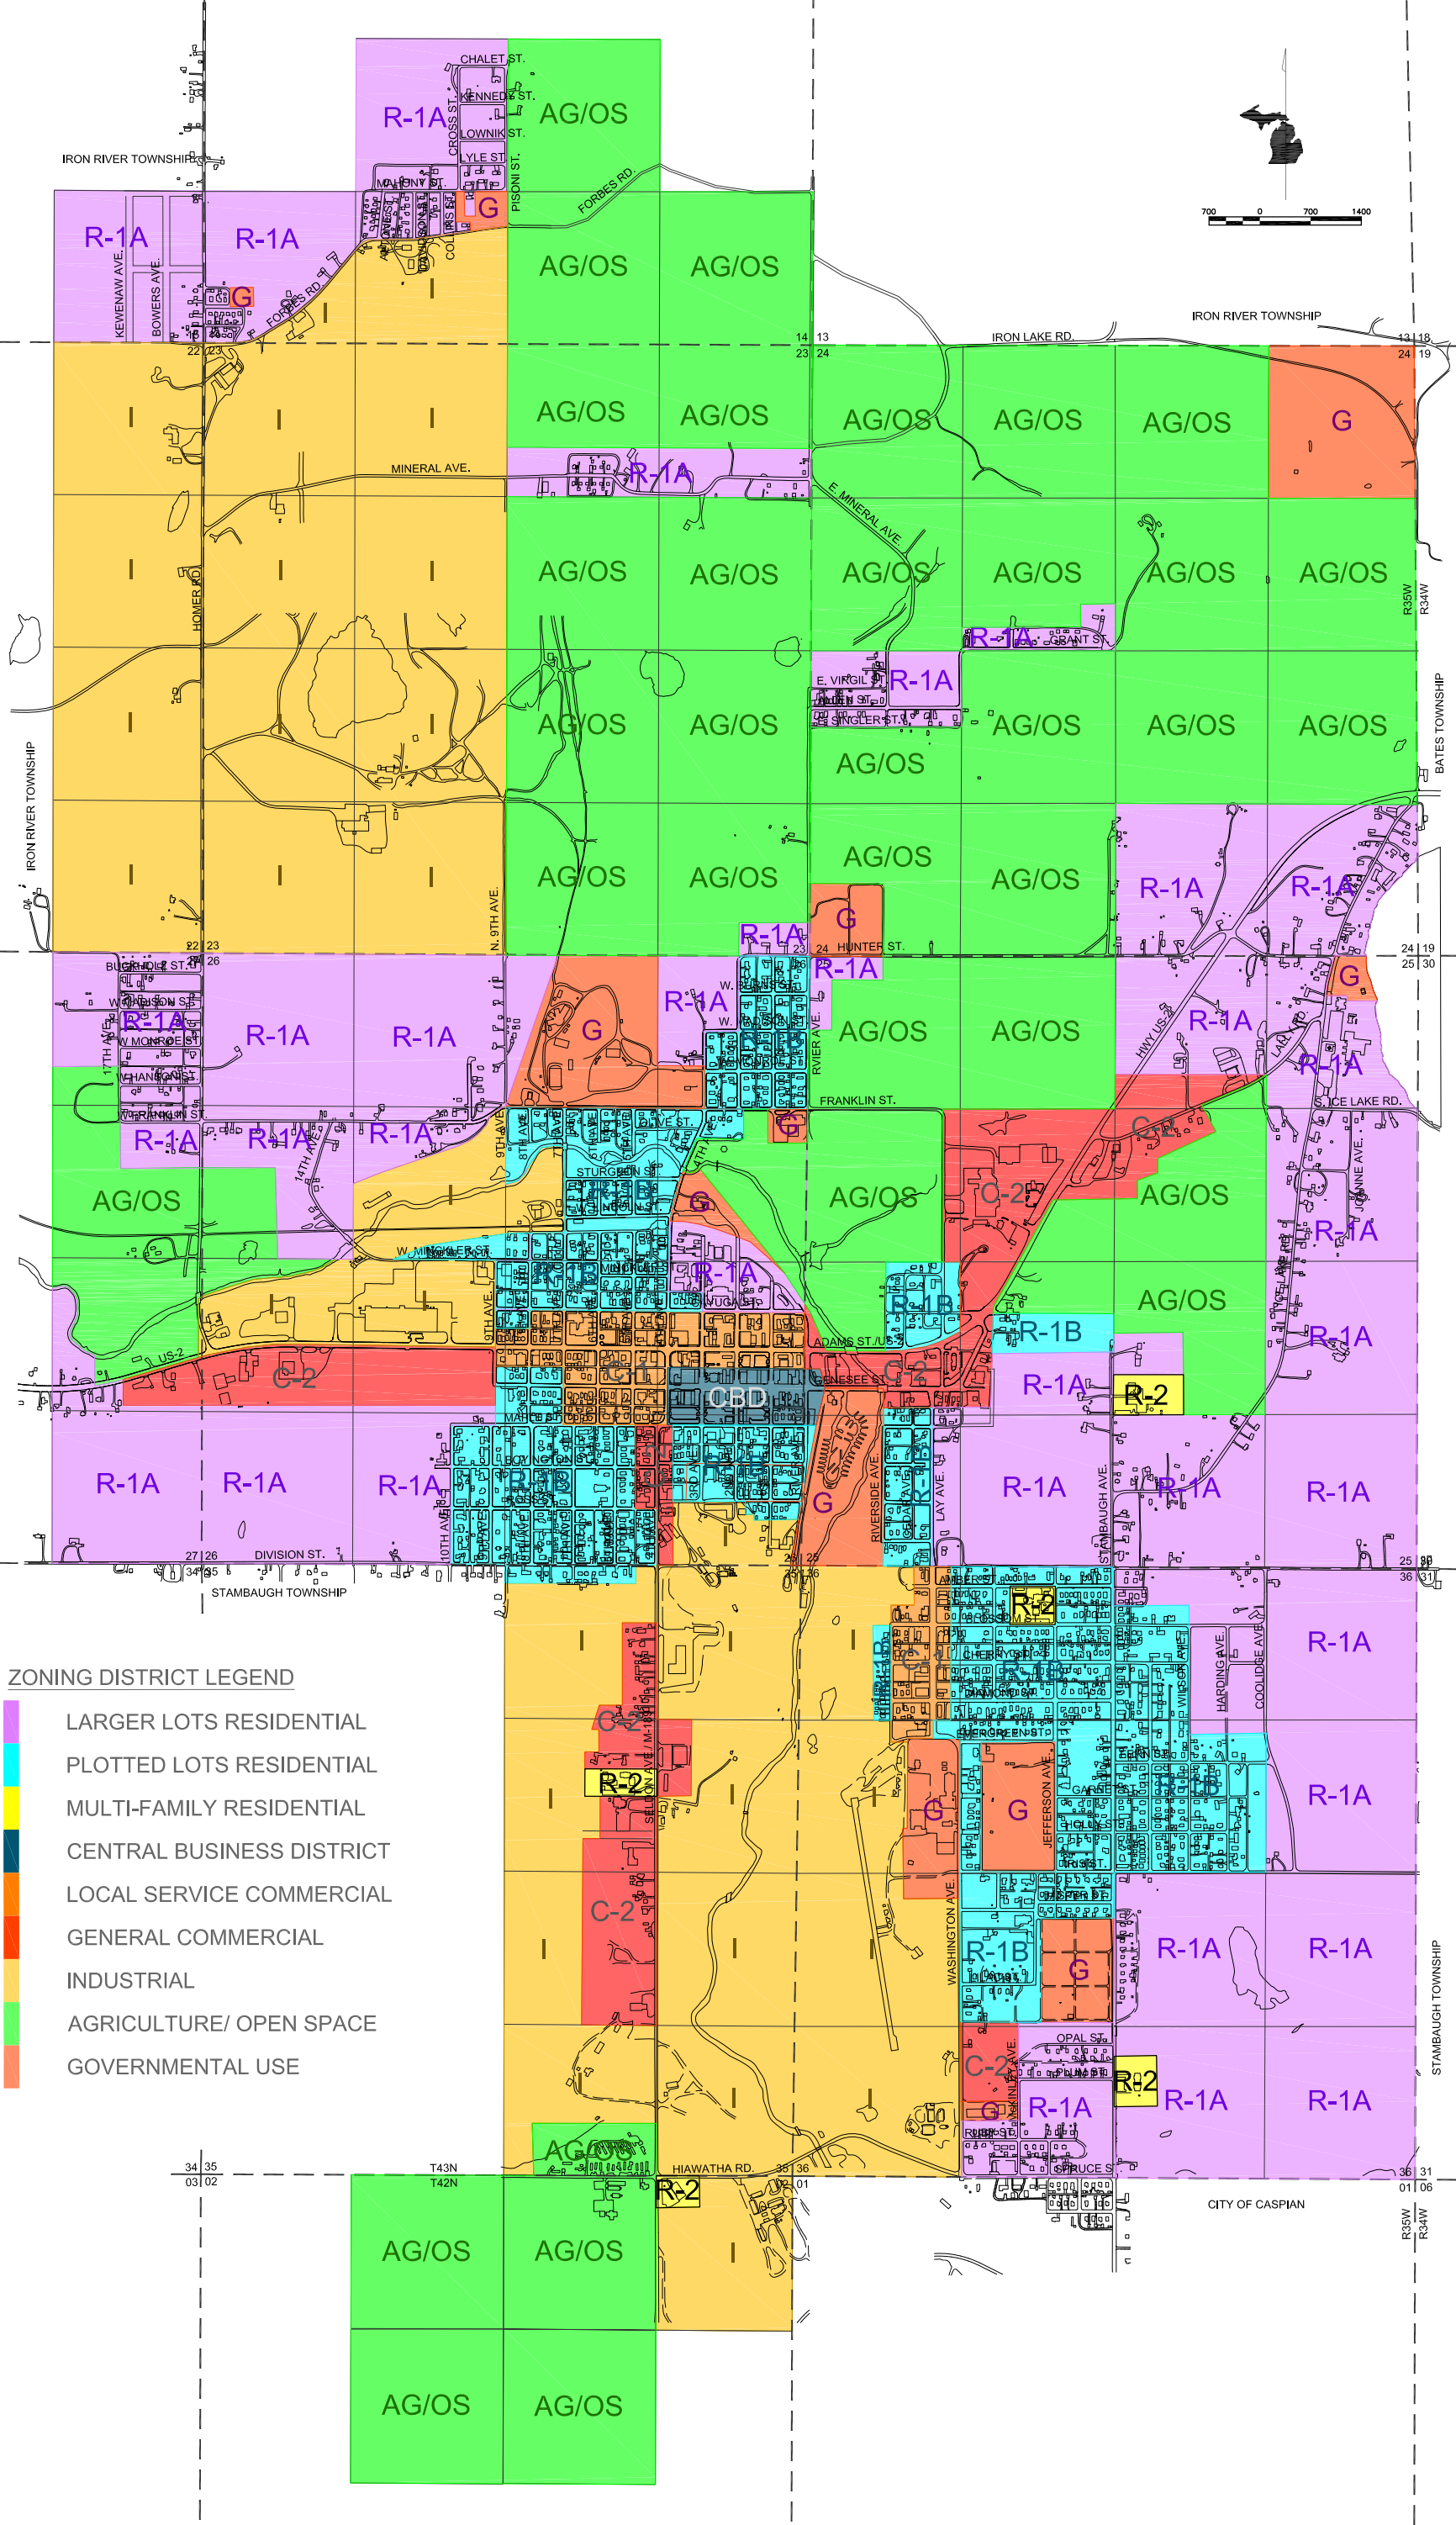

ZONING DISTRICT LEGEND

- R-1A LARGER LOTS RESIDENTIAL
- R-1B PLOTTED LOTS RESIDENTIAL
- R-2 MULTI-FAMILY RESIDENTIAL
- CBD CENTRAL BUSINESS DISTRICT
- C-1 LOCAL SERVICE COMMERCIAL
- C-2 GENERAL COMMERCIAL
- I INDUSTRIAL
- AG/OS AGRICULTURE/ OPEN SPACE
- G GOVERNMENTAL USE

CITY OF IRON RIVER
ZONING MAP

ADOPTED 2017

990 Lailey Road
Iron River, MI 49935
906.214.4140