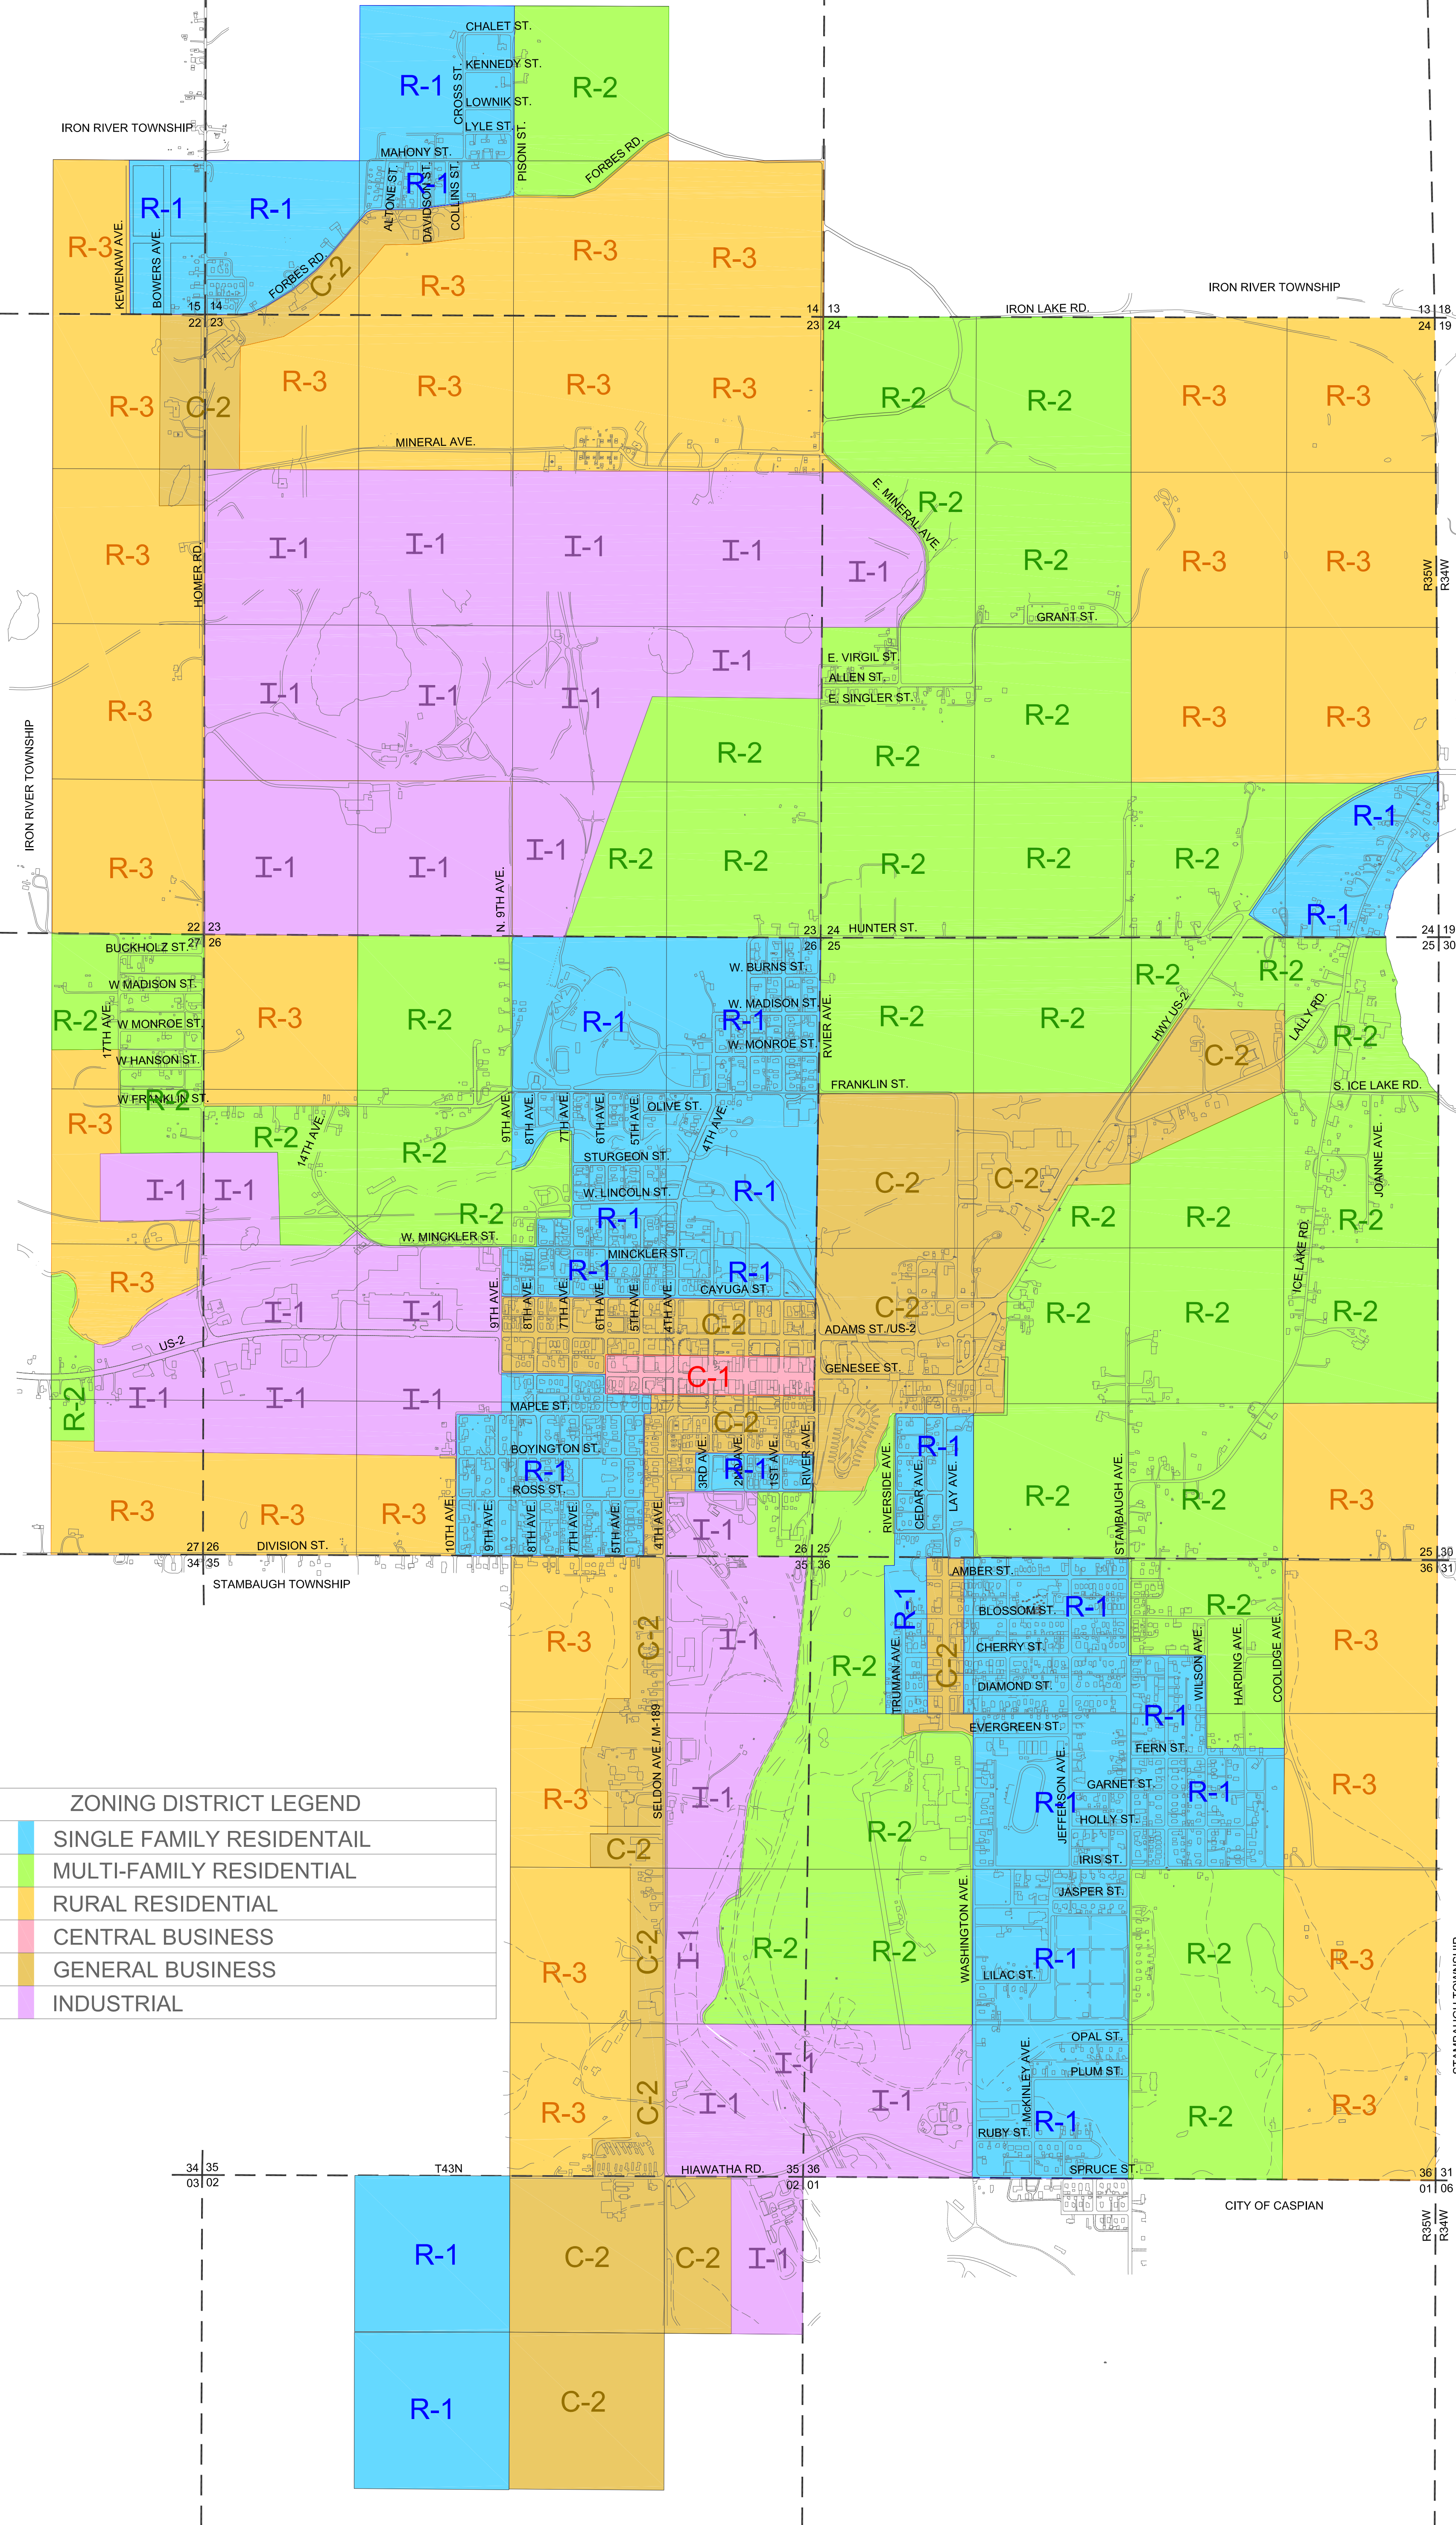

ZONING DISTRICT LEGEND	
R-1	SINGLE FAMILY RESIDENTIAL
R-2	MULTI-FAMILY RESIDENTIAL
R-3	RURAL RESIDENTIAL
C-1	CENTRAL BUSINESS
C-2	GENERAL BUSINESS
I-1	INDUSTRIAL

# CITY OF IRON RIVER

## ZONING MAP

ADOPTED 2013

PERRY FRANZOI, CITY MANAGER  
TERRY TARSI, MAYOR

K:\Iron\_River\_City\_Verial\_Maps\_Zoning\IRON\_RIVER\_ZONING\_DISTRICTS\_040812.dwg: 5/13/2014 4:04:14 PM, RICHARDSON, ORANG, GEI.sab